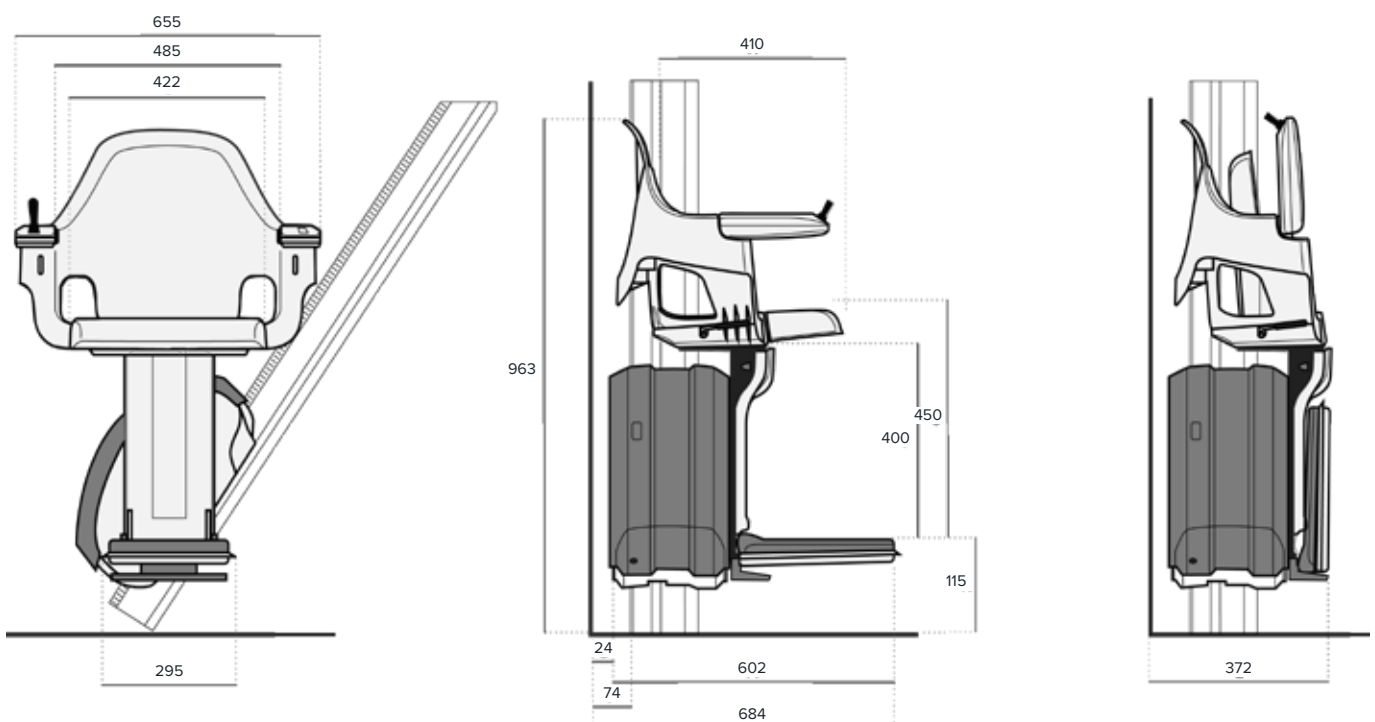

The HomeGlide range of stairlifts - regaining your independence both inside and outside your home with comfort, reliability and safety.

Protected Main Switch

Joystick and Locking System

Dimensions in millimetre