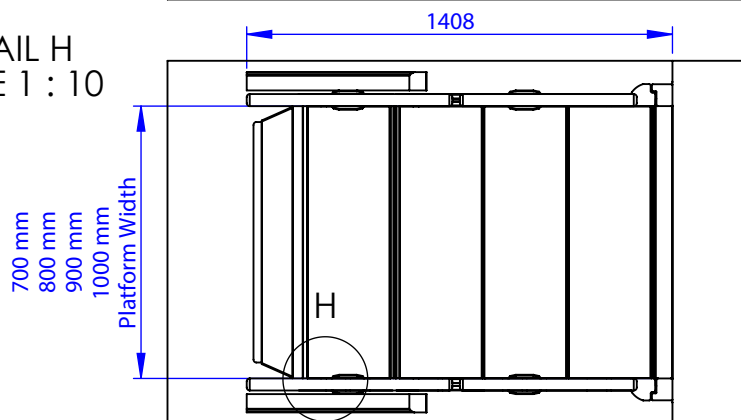

- 1000 mm (model 700 mm)
- 1100 mm (model 800 mm)
- 1200 mm (model 900 mm)
- 1300 mm (model 1000 mm)

DETAIL H  
SCALE 1 : 10

Distributor : Higher Elevation Ltd

Liftup

Bernard House, Granville Road, Maidstone, Kent, ME14 2BJ  
Tel: 01622 682 973 Email:sales@higherelevation.co.uk

Model : FLEXSTEP V2 2+2 STEPS

A4

Lifting Capacity: 400 kg

All Rights reserved Liftup A/S

Scale: 1:25

23-03-2018

- 1000 mm (model 700 mm)
- 1100 mm (model 800 mm)
- 1200 mm (model 900 mm)
- 1300 mm (model 1000 mm)

DETAIL H  
SCALE 1 : 10

- 700 mm
  - 800 mm
  - 900 mm
  - 1000 mm
- Platform Width

Max Static weight / Actuator = 250 kg

Distributor : Higher Elevation Ltd

Liftup

Bernard House, Granville Road, Maidstone, Kent, ME14 2BJ  
Tel: 01622 682 973 Email:sales@higherelevation.co.uk

Model : FLEXSTEP V2 2+2 STEPS

A4

Lifting Capacity: 400 kg

All Rights reserved Liftup A/S

Scale: 1:25

23-03-2018