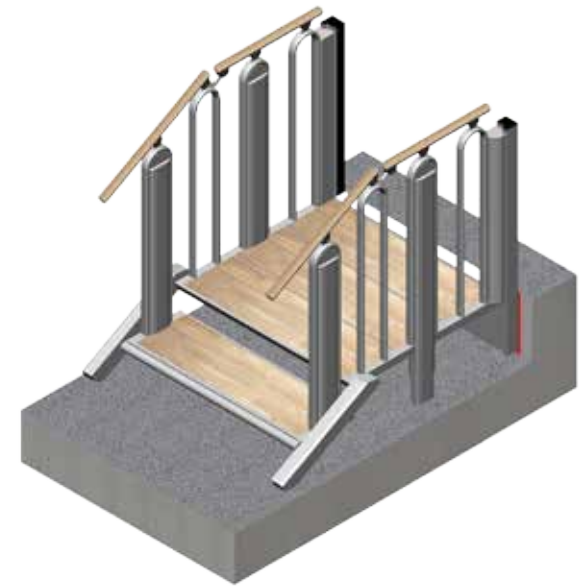

- 1000 mm (model 700 mm)
- 1100 mm (model 800 mm)
- 1200 mm (model 900 mm)
- 1300 mm (model 1000 mm)

DETAIL H  
SCALE 1 : 10

Distributor : Higher Elevation Ltd

Liftup

Bernard House, Granville Road, Maidstone, Kent, ME14 2BJ  
Tel: 01622 682 973 Email:sales@higherelevation.co.uk

Model : FLEXSTEP V2 2+2 STEPS

A4

Lifting Capacity: 400 kg

All Rights reserved Liftup A/S

Scale: 1:25

23-03-2018

- 1000 mm (model 700 mm)
- 1100 mm (model 800 mm)
- 1200 mm (model 900 mm)
- 1300 mm (model 1000 mm)

DETAIL H  
SCALE 1 : 10

- 700 mm
  - 800 mm
  - 900 mm
  - 1000 mm
- Platform Width

Max Static weight / Actuator = 250 kg

Distributor : Higher Elevation Ltd

Liftup

Bernard House, Granville Road, Maidstone, Kent, ME14 2BJ  
Tel: 01622 682 973 Email:sales@higherelevation.co.uk

Model : FLEXSTEP V2 2+2 STEPS

A4

Lifting Capacity: 400 kg

All Rights reserved Liftup A/S

Scale: 1:25

23-03-2018