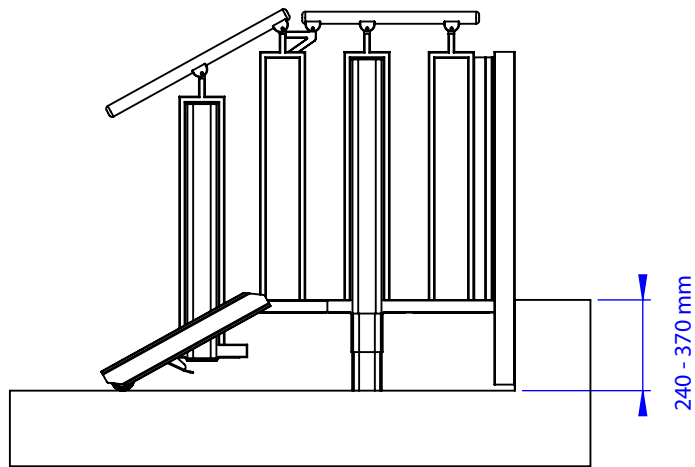

- 1000 mm (model 700 mm)
- 1100 mm (model 800 mm)
- 1200 mm (model 900 mm)
- 1300 mm (model 1000 mm)

DETAIL H  
SCALE 1 : 10

Distributor : Higher Elevation Ltd

Liftup

Bernard House, Granville Road, Maidstone, Kent, ME14 2BJ  
Tel: 01622 682 973 Email:sales@higherelevation.co.uk

Model : FLEXSTEP V2 2+2 STEPS

A4

Lifting Capacity: 400 kg

All Rights reserved Liftup A/S

Scale: 1:25

23-03-2018

- 1000 mm (model 700 mm)
- 1100 mm (model 800 mm)
- 1200 mm (model 900 mm)
- 1300 mm (model 1000 mm)

DETAIL H  
SCALE 1 : 10

- 700 mm
  - 800 mm
  - 900 mm
  - 1000 mm
- Platform Width

Max Static weight / Actuator = 250 kg

Distributor : Higher Elevation Ltd

Liftup

Bernard House, Granville Road, Maidstone, Kent, ME14 2BJ  
Tel: 01622 682 973 Email:sales@higherelevation.co.uk

Model : FLEXSTEP V2 2+2 STEPS

A4

Lifting Capacity: 400 kg

All Rights reserved Liftup A/S

Scale: 1:25

23-03-2018