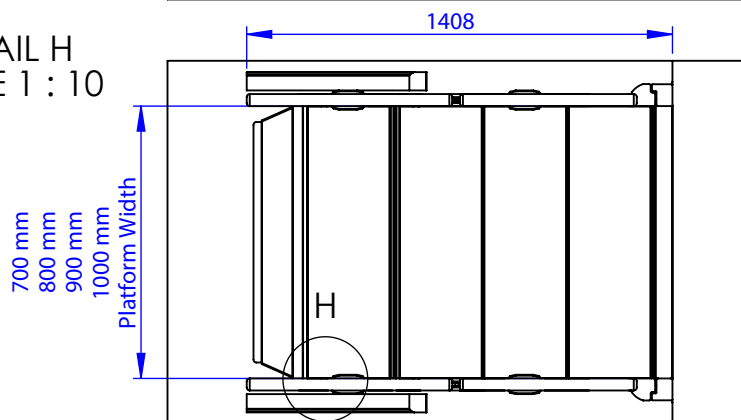

- 1000 mm (model 700 mm)
- 1100 mm (model 800 mm)
- 1200 mm (model 900 mm)
- 1300 mm (model 1000 mm)

DETAIL H  
SCALE 1 : 10

Distributor : Higher Elevation Ltd

Liftup

Bernard House, Granville Road, Maidstone, Kent, ME14 2BJ  
Tel: 01622 682 973 Email:sales@higherelevation.co.uk

Model : FLEXSTEP V2 2+2 STEPS

A4

Lifting Capacity: 400 kg

All Rights reserved Liftup A/S

Scale: 1:25

23-03-2018

- 1000 mm (model 700 mm)
- 1100 mm (model 800 mm)
- 1200 mm (model 900 mm)
- 1300 mm (model 1000 mm)

DETAIL H  
SCALE 1 : 10

- 700 mm
  - 800 mm
  - 900 mm
  - 1000 mm
- Platform Width

Max Static weight / Actuator = 250 kg

Distributor : Higher Elevation Ltd

Liftup

Bernard House, Granville Road, Maidstone, Kent, ME14 2BJ  
Tel: 01622 682 973 Email:sales@higherelevation.co.uk

Model : FLEXSTEP V2 2+2 STEPS

A4

Lifting Capacity: 400 kg

All Rights reserved Liftup A/S

Scale: 1:25

23-03-2018