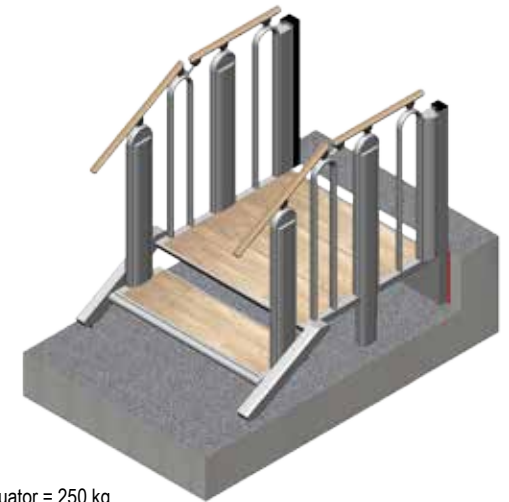

- 1000 mm (model 700 mm)
- 1100 mm (model 800 mm)
- 1200 mm (model 900 mm)
- 1300 mm (model 1000 mm)

DETAIL H  
SCALE 1 : 10

Distributor : Higher Elevation Ltd

Liftup

Bernard House, Granville Road, Maidstone, Kent, ME14 2BJ  
Tel: 01622 682 973 Email:sales@higherelevation.co.uk

Model : FLEXSTEP V2 2+2 STEPS

A4

Lifting Capacity: 400 kg

All Rights reserved Liftup A/S

Scale: 1:25

23-03-2018

- 1000 mm (model 700 mm)
- 1100 mm (model 800 mm)
- 1200 mm (model 900 mm)
- 1300 mm (model 1000 mm)

DETAIL H  
SCALE 1 : 10

- 700 mm
  - 800 mm
  - 900 mm
  - 1000 mm
- Platform Width

Max Static weight / Actuator = 250 kg

Distributor : Higher Elevation Ltd

Liftup

Bernard House, Granville Road, Maidstone, Kent, ME14 2BJ  
Tel: 01622 682 973 Email:sales@higherelevation.co.uk