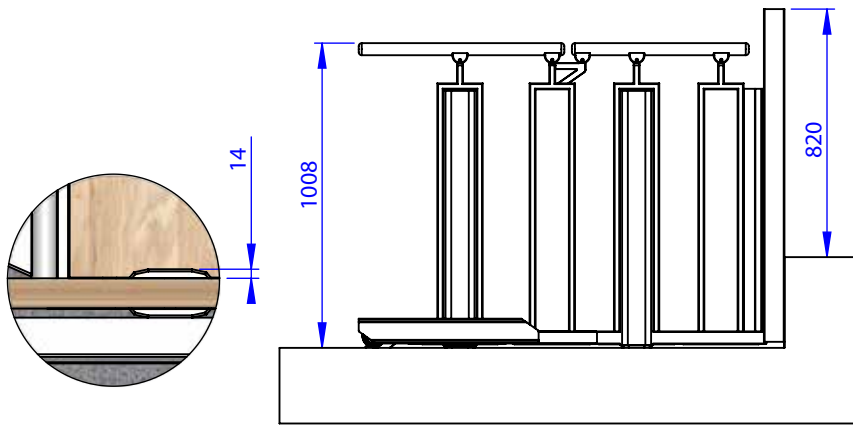

- 1000 mm (model 700 mm)
- 1100 mm (model 800 mm)
- 1200 mm (model 900 mm)
- 1300 mm (model 1000 mm)

DETAIL H  
SCALE 1 : 10

Distributor : Higher Elevation Ltd

Liftup

Bernard House, Granville Road, Maidstone, Kent, ME14 2BJ  
Tel: 01622 682 973 Email:sales@higherelevation.co.uk

Model : FLEXSTEP V2 2+2 STEPS

A4

Lifting Capacity: 400 kg

All Rights reserved Liftup A/S

Scale: 1:25

23-03-2018

- 1000 mm (model 700 mm)
- 1100 mm (model 800 mm)
- 1200 mm (model 900 mm)
- 1300 mm (model 1000 mm)

DETAIL H  
SCALE 1 : 10

- 700 mm
  - 800 mm
  - 900 mm
  - 1000 mm
- Platform Width

Max Static weight / Actuator = 250 kg

Distributor : Higher Elevation Ltd

Liftup

Bernard House, Granville Road, Maidstone, Kent, ME14 2BJ  
Tel: 01622 682 973 Email:sales@higherelevation.co.uk

Model : FLEXSTEP V2 2+2 STEPS

A4

Lifting Capacity: 400 kg

All Rights reserved Liftup A/S

Scale: 1:25

23-03-2018