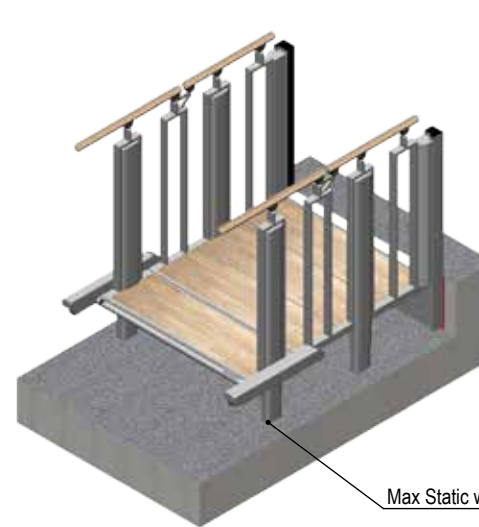

- 1000 mm (model 700 mm)
- 1100 mm (model 800 mm)
- 1200 mm (model 900 mm)
- 1300 mm (model 1000 mm)

DETAIL H  
SCALE 1 : 10

Distributor : Higher Elevation Ltd

Liftup

Bernard House, Granville Road, Maidstone, Kent, ME14 2BJ  
Tel: 01622 682 973 Email:sales@higherelevation.co.uk

Model : FLEXSTEP V2 2+2 STEPS

A4

Lifting Capacity: 400 kg

All Rights reserved Liftup A/S

Scale: 1:25

23-03-2018

- 1000 mm (model 700 mm)
- 1100 mm (model 800 mm)
- 1200 mm (model 900 mm)
- 1300 mm (model 1000 mm)

DETAIL H  
SCALE 1 : 10

- 700 mm
  - 800 mm
  - 900 mm
  - 1000 mm
- Platform Width

Max Static weight / Actuator = 250 kg

Distributor : Higher Elevation Ltd

Liftup

Bernard House, Granville Road, Maidstone, Kent, ME14 2BJ  
Tel: 01622 682 973 Email:sales@higherelevation.co.uk