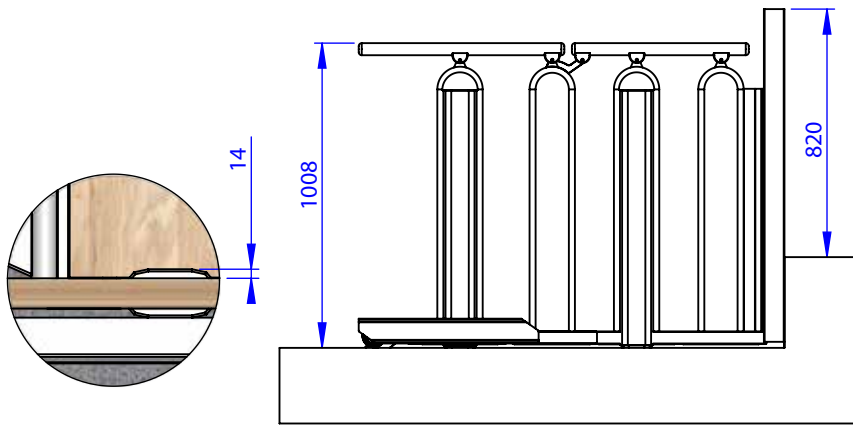

- 1000 mm (model 700 mm)
- 1100 mm (model 800 mm)
- 1200 mm (model 900 mm)
- 1300 mm (model 1000 mm)

DETAIL H  
SCALE 1 : 10

Distributor : Higher Elevation Ltd

Liftup

Bernard House, Granville Road, Maidstone, Kent, ME14 2BJ  
Tel: 01622 682 973 Email:sales@higherelevation.co.uk

Model : FLEXSTEP V2 2+2 STEPS

A4

Lifting Capacity: 400 kg

All Rights reserved Liftup A/S

Scale: 1:25

23-03-2018

- 1000 mm (model 700 mm)
- 1100 mm (model 800 mm)
- 1200 mm (model 900 mm)
- 1300 mm (model 1000 mm)

DETAIL H  
SCALE 1 : 10

- 700 mm
  - 800 mm
  - 900 mm
  - 1000 mm
- Platform Width

Max Static weight / Actuator = 250 kg

Distributor : Higher Elevation Ltd

Liftup

Bernard House, Granville Road, Maidstone, Kent, ME14 2BJ  
Tel: 01622 682 973 Email:sales@higherelevation.co.uk

Model : FLEXSTEP V2 2+2 STEPS

A4

Lifting Capacity: 400 kg

All Rights reserved Liftup A/S

Scale: 1:25

23-03-2018