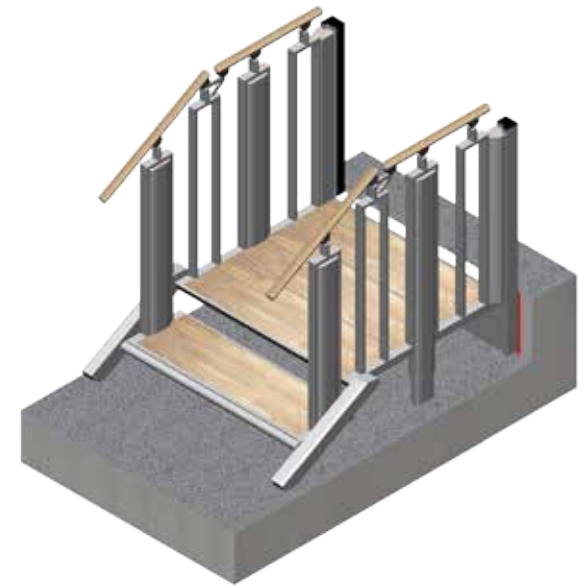

- 1000 mm (model 700 mm)
- 1100 mm (model 800 mm)
- 1200 mm (model 900 mm)
- 1300 mm (model 1000 mm)

DETAIL H  
SCALE 1 : 10

Distributor : Higher Elevation Ltd

Liftup

Bernard House, Granville Road, Maidstone, Kent, ME14 2BJ  
Tel: 01622 682 973 Email:sales@higherelevation.co.uk

Model : FLEXSTEP V2 2+2 STEPS

A4

Lifting Capacity: 400 kg

All Rights reserved Liftup A/S

Scale: 1:25

23-03-2018

- 1000 mm (model 700 mm)
- 1100 mm (model 800 mm)
- 1200 mm (model 900 mm)
- 1300 mm (model 1000 mm)

DETAIL H  
SCALE 1 : 10

- 700 mm
  - 800 mm
  - 900 mm
  - 1000 mm
- Platform Width

Max Static weight / Actuator = 250 kg

Distributor : Higher Elevation Ltd

Liftup

Bernard House, Granville Road, Maidstone, Kent, ME14 2BJ  
Tel: 01622 682 973 Email:sales@higherelevation.co.uk