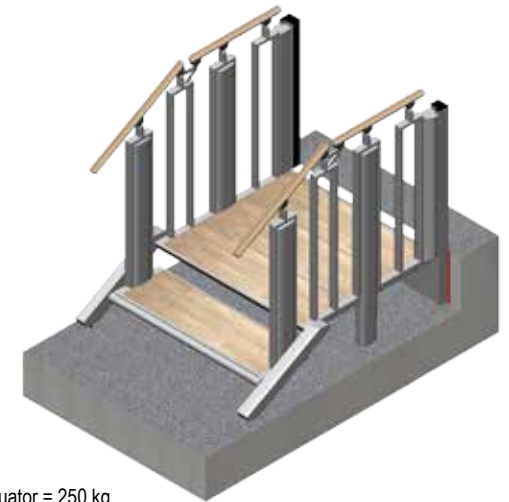

- 1000 mm (model 700 mm)
- 1100 mm (model 800 mm)
- 1200 mm (model 900 mm)
- 1300 mm (model 1000 mm)

DETAIL H  
SCALE 1 : 10

Distributor : Higher Elevation Ltd

Liftup

Bernard House, Granville Road, Maidstone, Kent, ME14 2BJ  
Tel: 01622 682 973 Email:sales@higherelevation.co.uk

Model : FLEXSTEP V2 2+2 STEPS

A4

Lifting Capacity: 400 kg

All Rights reserved Liftup A/S

Scale: 1:25

23-03-2018

- 1000 mm (model 700 mm)
- 1100 mm (model 800 mm)
- 1200 mm (model 900 mm)
- 1300 mm (model 1000 mm)

DETAIL H  
SCALE 1 : 10

- 700 mm
  - 800 mm
  - 900 mm
  - 1000 mm
- Platform Width

Max Static weight / Actuator = 250 kg

Distributor : Higher Elevation Ltd

Liftup

Bernard House, Granville Road, Maidstone, Kent, ME14 2BJ  
Tel: 01622 682 973 Email:sales@higherelevation.co.uk