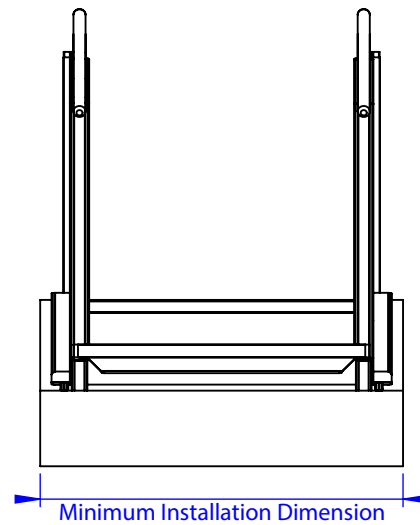

- 1000 mm (model 700 mm)
- 1100 mm (model 800 mm)
- 1200 mm (model 900 mm)
- 1300 mm (model 1000 mm)

DETAIL H  
SCALE 1 : 10

Distributor : Higher Elevation Ltd

Liftup

Bernard House, Granville Road, Maidstone, Kent, ME14 2BJ  
Tel: 01622 682 973 Email:sales@higherelevation.co.uk

Model : FLEXSTEP V2 2+2 STEPS

A4

Lifting Capacity: 400 kg

All Rights reserved Liftup A/S

Scale: 1:25

23-03-2018

- 1000 mm (model 700 mm)
- 1100 mm (model 800 mm)
- 1200 mm (model 900 mm)
- 1300 mm (model 1000 mm)

DETAIL H  
SCALE 1 : 10

- 700 mm
  - 800 mm
  - 900 mm
  - 1000 mm
- Platform Width

Max Static weight / Actuator = 250 kg

Distributor : Higher Elevation Ltd

Liftup

Bernard House, Granville Road, Maidstone, Kent, ME14 2BJ  
Tel: 01622 682 973 Email:sales@higherelevation.co.uk