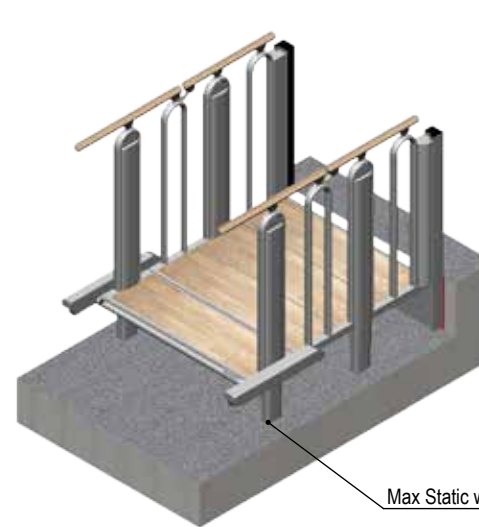

- 1000 mm (model 700 mm)
- 1100 mm (model 800 mm)
- 1200 mm (model 900 mm)
- 1300 mm (model 1000 mm)

DETAIL H  
SCALE 1 : 10

Distributor : Higher Elevation Ltd

Liftup

Bernard House, Granville Road, Maidstone, Kent, ME14 2BJ  
Tel: 01622 682 973 Email:sales@higherelevation.co.uk

Model : FLEXSTEP V2 2+2 STEPS

A4

Lifting Capacity: 400 kg

All Rights reserved Liftup A/S

Scale: 1:25

23-03-2018

- 1000 mm (model 700 mm)
- 1100 mm (model 800 mm)
- 1200 mm (model 900 mm)
- 1300 mm (model 1000 mm)

DETAIL H  
SCALE 1 : 10

- 700 mm
  - 800 mm
  - 900 mm
  - 1000 mm
- Platform Width

Max Static weight / Actuator = 250 kg

Distributor : Higher Elevation Ltd

Liftup

Bernard House, Granville Road, Maidstone, Kent, ME14 2BJ  
Tel: 01622 682 973 Email:sales@higherelevation.co.uk